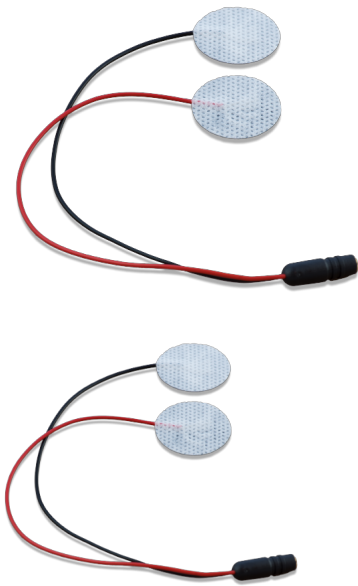

## CDE-C

Bipolar electrode

Rating: Not Rated Yet

**Price**  
10,00 €

[Ask a question about this product](#)

Description

Bipolar electrode 24mm with concentric connector (5pcs)